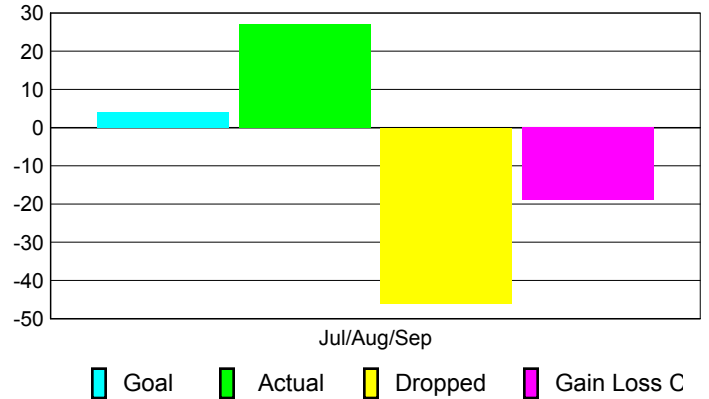

Membership Results 2010-2011

Goal, New, Dropped, Gain/Loss